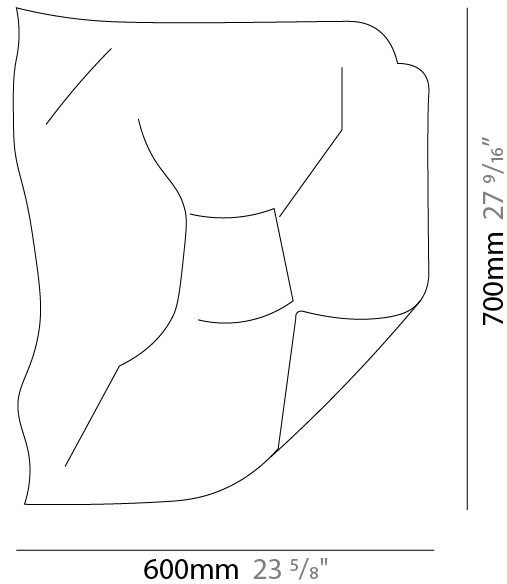

PROJECT
TYPE
SPECIFIER
QUANTITY
DATE

NON SO! SURFACE

D132144- _____
base number

1. To build a product code in our configurator select the specify button on the base model # product page
2. To build a manual product code on this datasheet choose from the options listed below in blue font and add the suffix to the base model #

GENERAL

Series: Non So!
Brand: Knikerboker
Division: Design
Mounting Type: Surface
Mounting Location: Ceiling
Subcategory: Ambient

PHYSICAL

Shape: Rectangle
Length (mm): 600
Length (in): 23 ⁵/₈
Height (mm): 700
Height (in): 27 ⁹/₁₆
Extension (mm): 240
Extension (in): 9 ⁷/₁₆
Light Distribution: Indirect
Fixture Finish: EWH / EBK / MAN / COF / PRD / SLF / GLF / CLF / BRL / EWS / EWG / EWC / EWR / EBS / EBG / EBC / EBC / EBB / MAS / MAD / MAC / MAB / COS / CGO / CCL / CBL / PRS / PRG / PRC / PRB
Fixture Material: Metal

ELECTRICAL

Lamp Type: LED
Input Wattage (W): 21
Total Output Wattage (W): 20
Dimming: Phase Dimming (120Vac Only)
Driver Included: Yes
Driver Location: Integrated
Driver Type: Constant Current - Universal
Driver Class: Class 2
Input Voltage (V): 120 - 277
Constant Current (MA): 250
Upon Request: 0-10Vdc dimming / Phase dimming @120Vac / Non-dimming 120/277Vac

LED

Number of LEDs: 2
Color Temperature (°K): 3000
Max. Delivered Lumen (lm): 2200
CRI: >85 CRI
Lamp Life (hrs): 50000

OPTICAL

RATINGS AND CERTIFICATIONS

Certified By: Certified for North American Standards
IP rating: IP20